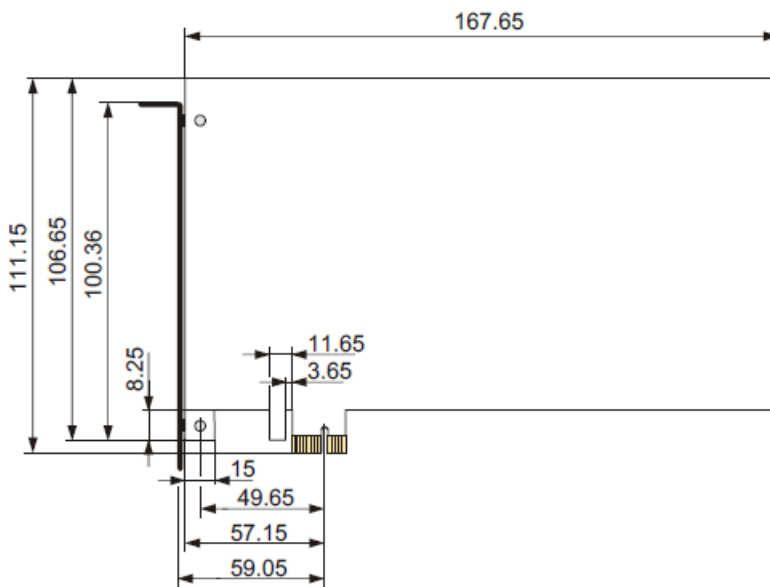

## PosMaster PCIe Ethernet Card

품 명 : PosMaster PCIe Ethernet Card

품목 Code : PMPLC-PCIE-EN1PBH-100

일반 사양 :

PCIe card
-----------

### PCIe Data

<b>Model number</b>	<b>PMPLC-PCIE-EN1PBH-100</b>
<b>General information</b>	
<b>Diagnostics</b>	
Data transfer	Yes, using LED status indicators
<b>Certifications</b>	
CE	Yes
UL	cULus E115267 Industrial control equipment
EAC	Product family certification
<b>Interface</b>	
<b>Ethernet</b>	
Quantity	1
Controller	Intel I210
Variant	Shielded RJ45
Transfer rate	10/100/1000 Mbit/s
Line length	
<b>Electrical properties</b>	
Power consumption	1W
<b>Operation conditions</b>	
Pollution degree per EN 61131-2	Pollution degree 2
<b>Ambient conditions</b>	
<b>Temperature</b>	
Operation	0 to 55°C
Storage	-20 to 60°C
<b>Relative humidity</b>	
Operation	5 to 90%, non-condensing
Storage	5 to 95%, non-condensing
<b>Vibration</b>	
Operation (continuous)	2 to 9 Hz: 1.75 mm amplitude / 9 to 200 Hz: 0.5 g
Operation (occasional)	2 to 9 Hz: 3.5 mm amplitude / 9 to 200 Hz: 1 g
Storage	2 to 8 Hz: 7.5 mm amplitude / 8 to 200 Hz: 2 g / 200 to 500 Hz: 4 g
<b>Shock</b>	

Operation	15 g, 11 ms
Storage	30 g, 6 ms
<b>Elevation</b>	
Operation	-300 to 3000 m above sea level

**DIMENSION :**

[https://www.poscoict.com/business/smart\\_solution06.jsp](https://www.poscoict.com/business/smart_solution06.jsp)