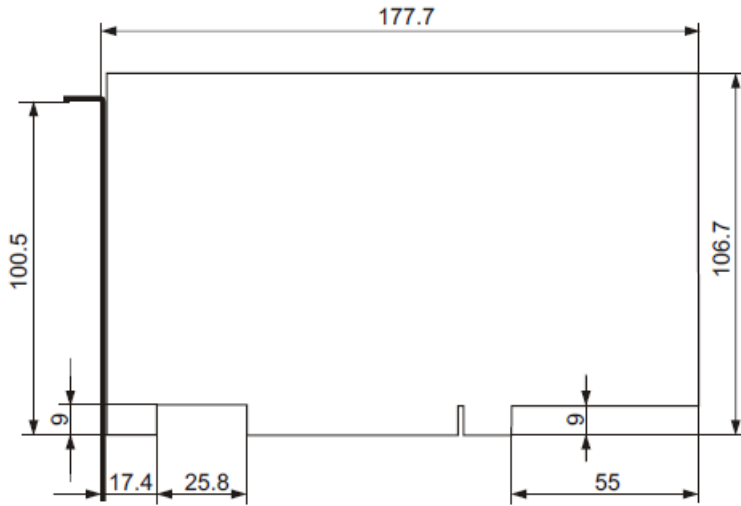

## PosMaster PCIe Ethernet Card

품 명 : PosMaster PCIe Ethernet Card

품목 Code : PMPLC-PCIE-EN1PBH-100

일반 사양 :

PCIe card
-----------

### PCIe Data

<b>Model number</b>	<b>PMPLC-PCIE-EN1PBH-100</b>
<b>General information</b>	
<b>Diagnostics</b>	
Data transfer	Yes, using LED status indicators
<b>Certifications</b>	
CE	Yes
UL	cULus E115267 Industrial control equipment
EAC	Product family certification
<b>Interface</b>	
<b>Ethernet</b>	
Quantity	1
Controller	Intel I210
Variant	Shielded RJ45
Transfer rate	10/100/1000 Mbit/s
Line length	
<b>Electrical properties</b>	
Power consumption	1W
<b>Operation conditions</b>	
Pollution degree per EN 61131-2	Pollution degree 2
<b>Ambient conditions</b>	
<b>Temperature</b>	
Operation	0 to 55°C
Storage	-20 to 60°C
<b>Relative humidity</b>	
Operation	5 to 90%, non-condensing
Storage	5 to 95%, non-condensing
<b>Vibration</b>	
Operation (continuous)	2 to 9 Hz: 1.75 mm amplitude / 9 to 200 Hz: 0.5 g
Operation (occasional)	2 to 9 Hz: 3.5 mm amplitude / 9 to 200 Hz: 1 g
Storage	2 to 8 Hz: 7.5 mm amplitude / 8 to 200 Hz: 2 g / 200 to 500 Hz: 4 g
<b>Shock</b>	

Operation	15 g, 11 ms
Storage	30 g, 6 ms
<b>Elevation</b>	
Operation	-300 to 3000 m above sea level

**DIMENSION :**

[https://www.poscoict.com/business/smart\\_solution06.jsp](https://www.poscoict.com/business/smart_solution06.jsp)