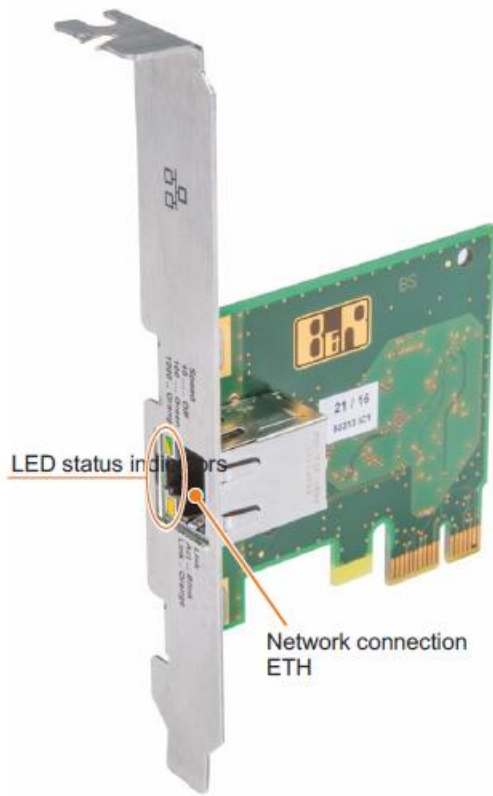

<https://www.poscoict.com/business/smart_solution06.jsp>