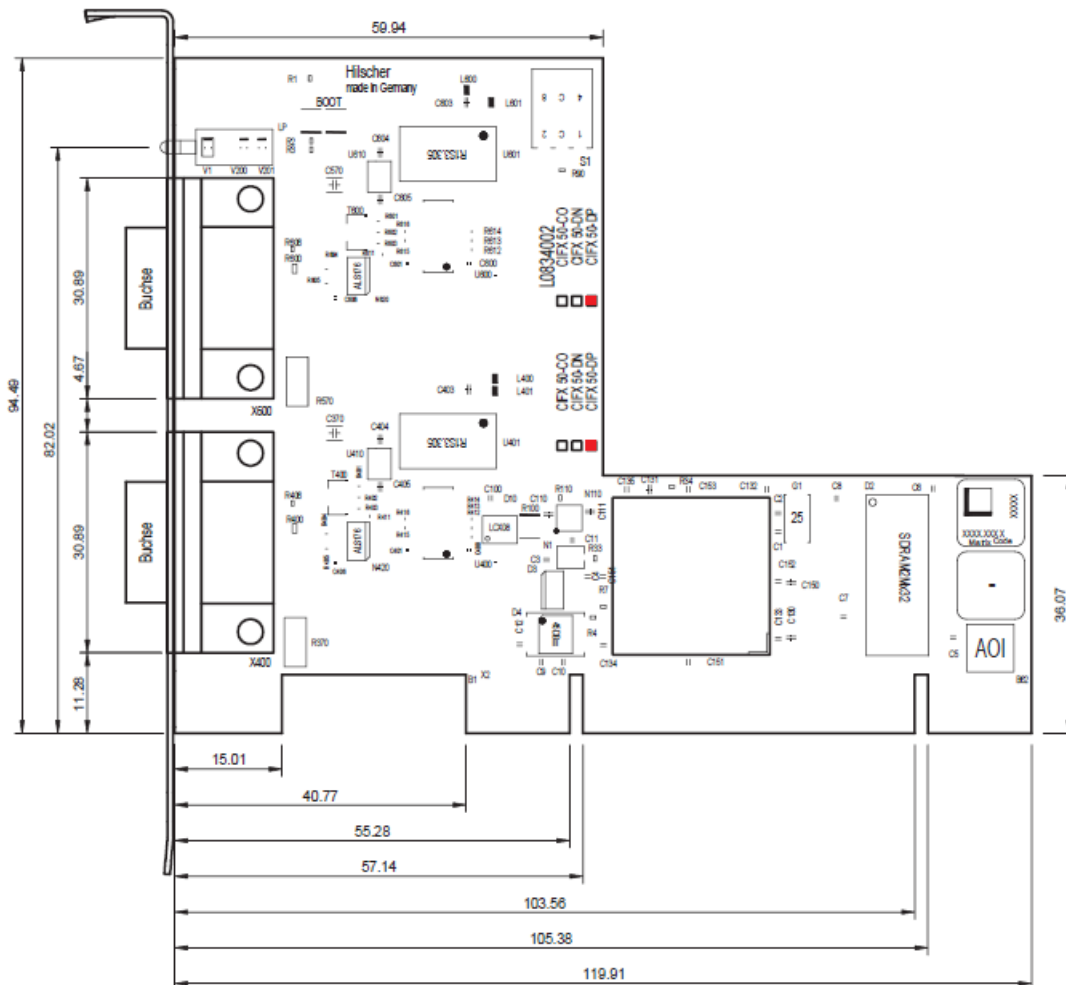

The meaning of the LEDs COM0 and COM1 depends on the loaded firmware. Refer to ch. <i>LED Descriptions</i>, p. 80.
Power supply	
Supply Voltage	+3.3 V dc $\pm 5\%$, refer to section <i>Power Supply and Host</i>.
Maximum Current at 3.3 V (typically)	700 mA
Connector	Via PCI Bus
Operation	
Rotary Switch Slot Number (Card ID)	To set the Slot Number (Card ID)
Environmental Conditions	
Operating temperature range*	-20 °C ... +70 °C (acc. to UL: 0 °C ... +55 °C)
Air flow during measurement	0,5m/s
Storage temperature range	-10 °C ... +70 °C
Humidity	10 ... 95% relative humidity, no condensation permitted
Environment	For UL compliant usage: The device must be used in a pollution degree 2 environment.
Dimensions (L x W x H)	120 x 94,5 x 18,5 mm

DIMENSION :